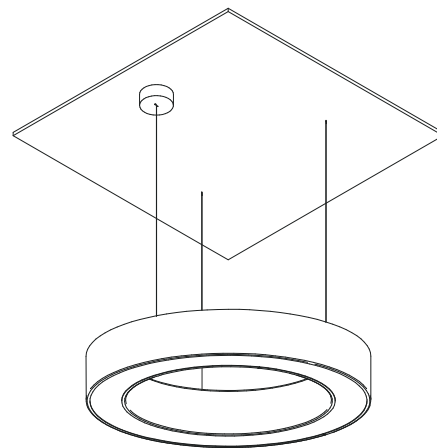

Type B

Luminaire	Colors	Suspension with connection	EAN
Tondo 682/800		3 poles	5902107024710
Tondo 682/800		5 poles (dimmable)	5902107025045

Type C

Luminaire	Colors	Suspension with connection	EAN
Tondo 1200		3 poles	5902107024727
Tondo 1200		5 poles (dimmable)	5902107025052