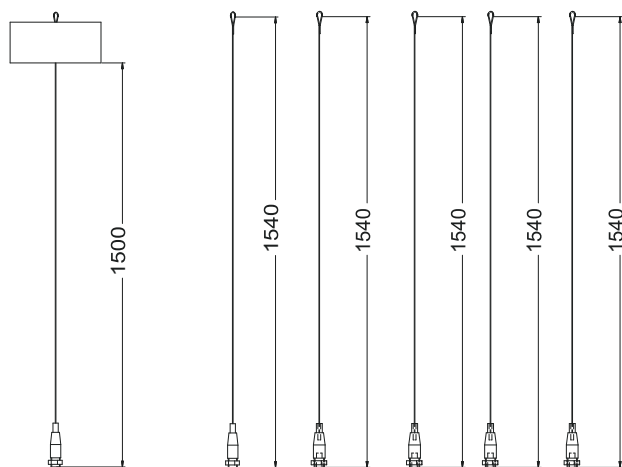

Zawiesia/Suspension

Type D

Luminaire	Colors	Suspension with connection	EAN
Tondo 1600		3 poles	5902107051143
Tondo 1600		5 poles (dimmable)	5902107051150

Type E