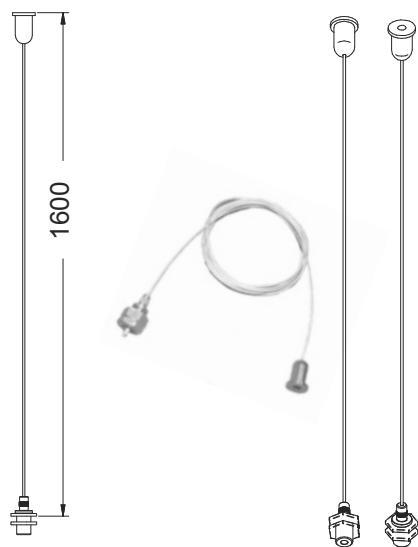

Zawiesia/Suspension

Type D

Luminaire	Colors	Suspension with connection	EAN
Tondo 1600		3 poles	5902107051143
Tondo 1600		5 poles (dimmable)	5902107051150

Type E

Type F

Luminaire	Colors	Suspension with connection	EAN
Tondo 682/800/1200/1600	-	-	5902107025595
Tondo 682/800/1200/1600	-	3 poles	5902107025601
Tondo 682/800/1200/1600	-	5 poles (dimmable)	5902107025618