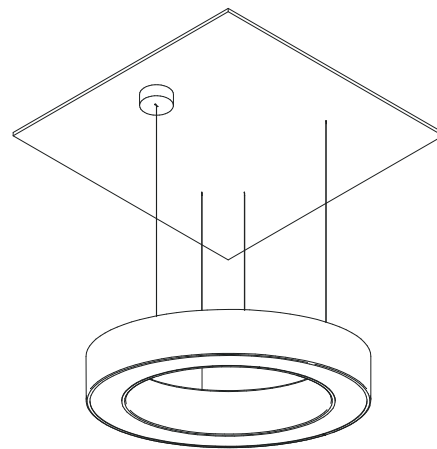

Type B

Luminaire	Colors	Suspension with connection	EAN
Tondo 682/800		3 poles	5902107024710
Tondo 682/800		5 poles (dimmable)	5902107025045

Type C

Luminaire	Colors	Suspension with connection	EAN
Tondo 1200		3 poles	5902107024727
Tondo 1200		5 poles (dimmable)	5902107025052