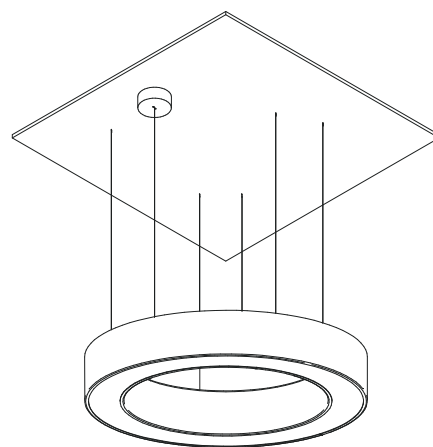

Type B

Luminaire	Colors	Suspension with connection	EAN
Tondo 682/800		3 poles	5902107024710
Tondo 682/800		5 poles (dimmable)	5902107025045

Type C

Luminaire	Colors	Suspension with connection	EAN
Tondo 1200		3 poles	5902107024727
Tondo 1200		5 poles (dimmable)	5902107025052

Zawiesia/Suspension

Type D

Luminaire	Colors	Suspension with connection	EAN
Tondo 1600		3 poles	5902107051143
Tondo 1600		5 poles (dimmable)	5902107051150

Type E

Type F

Luminaire	Colors	Suspension with connection	EAN
Tondo 682/800/1200/1600	-	-	5902107025595
Tondo 682/800/1200/1600	-	3 poles	5902107025601
Tondo 682/800/1200/1600	-	5 poles (dimmable)	5902107025618